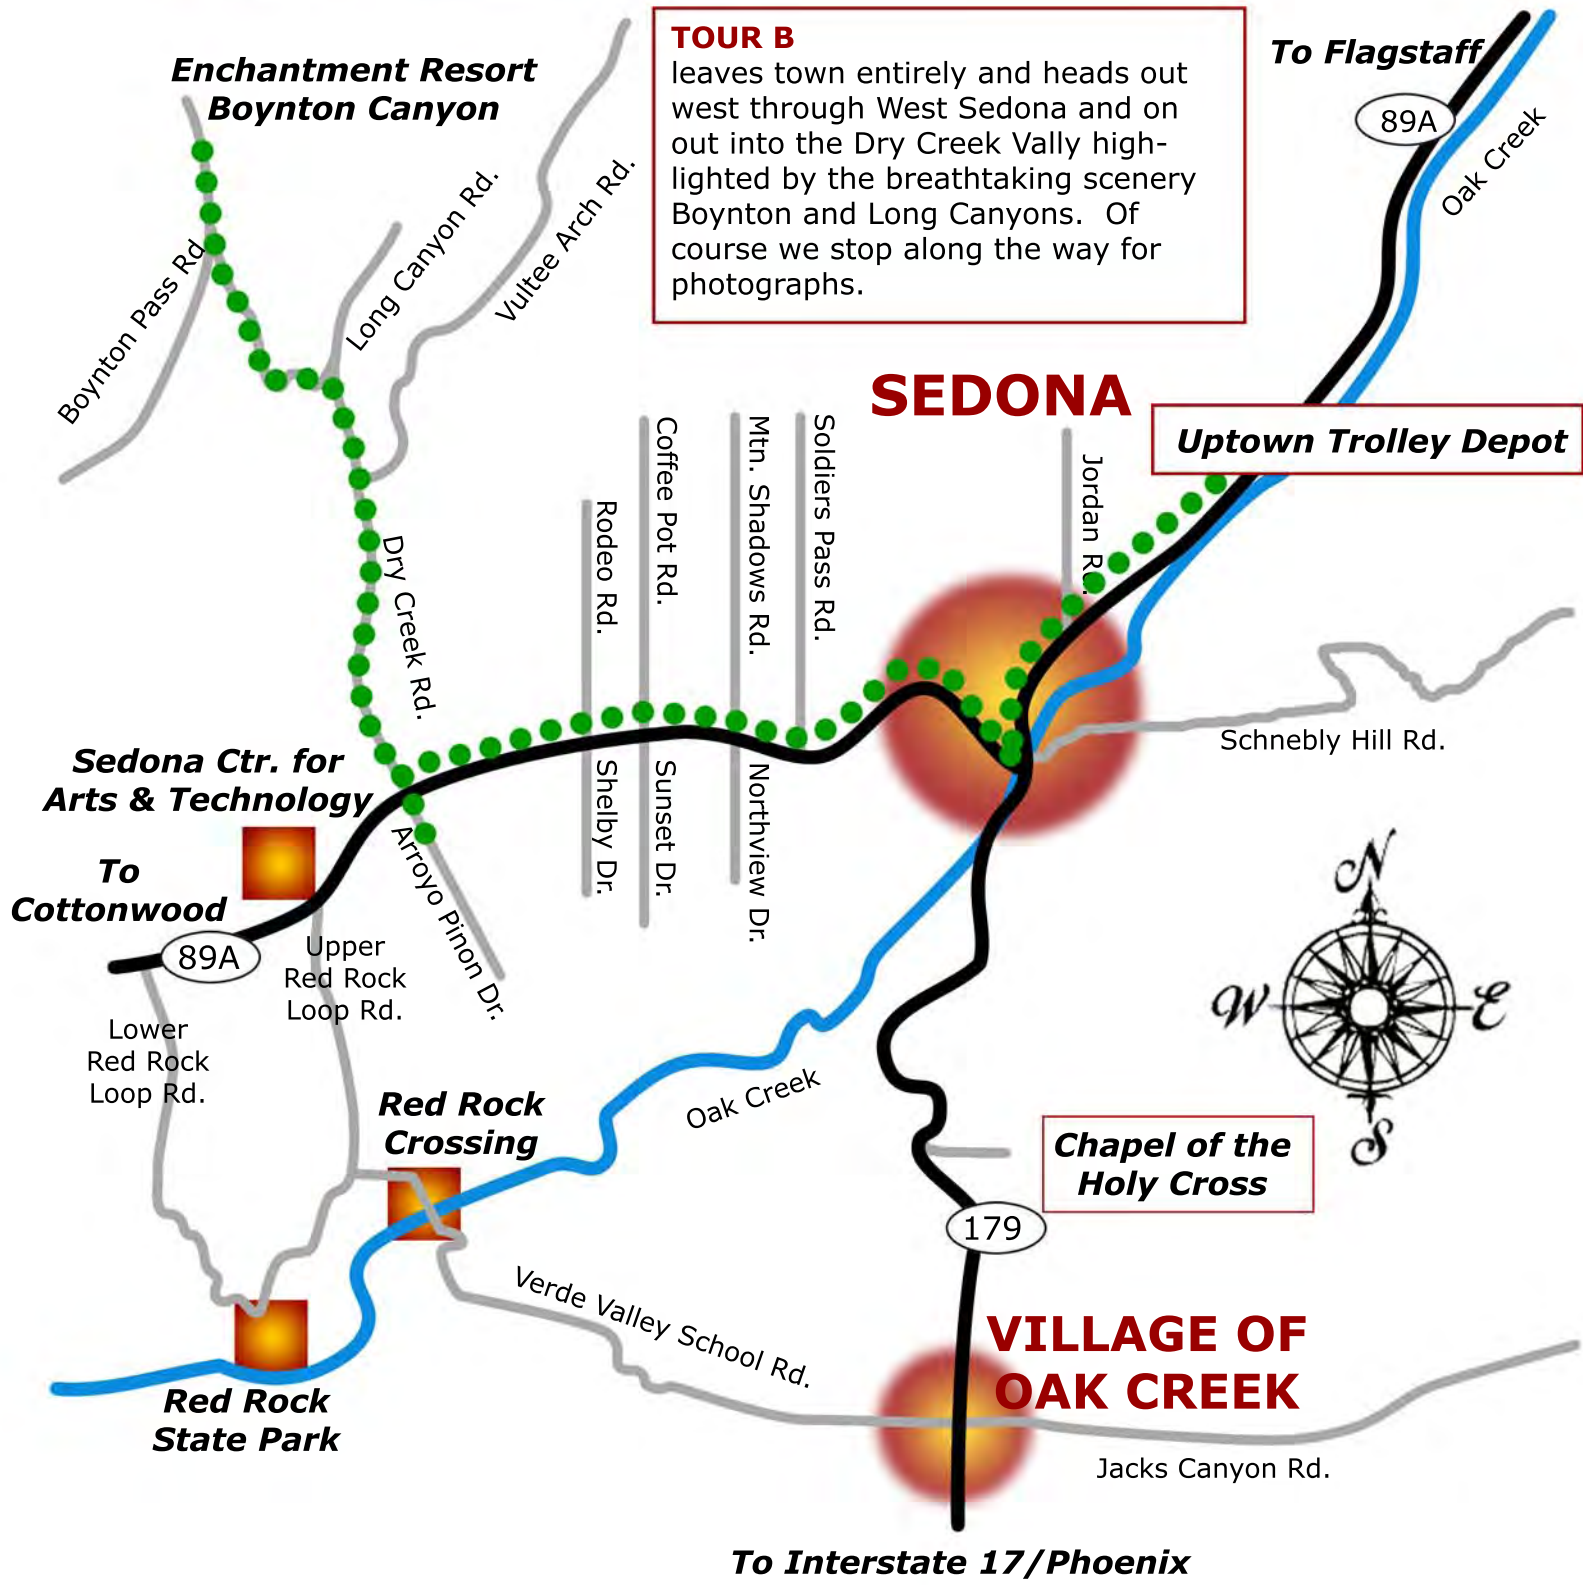

Sedona Trolley Uptown Depot
 276 North SR 89A, Suite B,
 Sedona AZ 86336
 Office hours 8:30am - 6:00pm
 928.282.4211

TOUR B
 leaves town entirely and heads out west through West Sedona and on out into the Dry Creek Valley highlighted by the breathtaking scenery Boynton and Long Canyons. Of course we stop along the way for photographs.

SEDONA

VILLAGE OF OAK CREEK

To Flagstaff

To Cottonwood

To Interstate 17/Phoenix